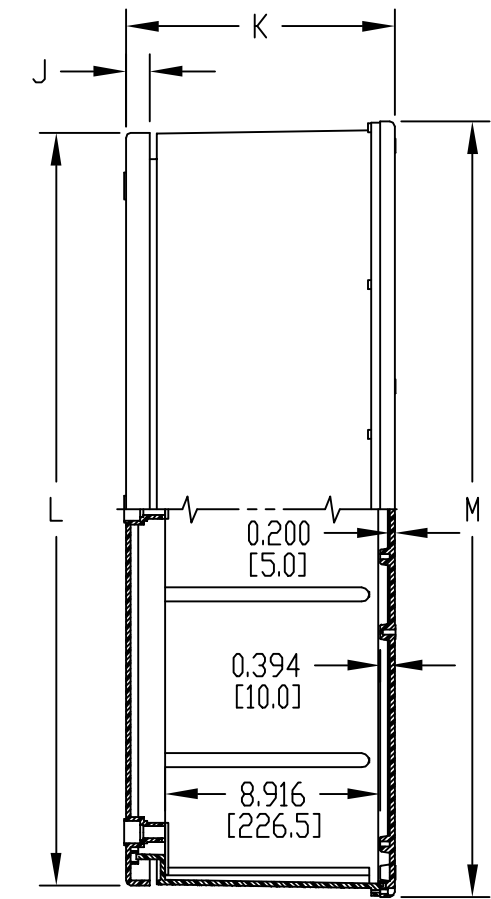

**MATERIAL:**  
 LATCHES, HINGES & PANEL  
 BRACKETS \_\_\_\_\_ NON-METALLIC  
 WALL MOUNTING BRACKETS \_\_\_\_\_ STAINLESS STEEL

UNIT COMES COMPLETE WITH:  
 (8) WALL MOUNTING BRACKETS  
 (20) M5x0.8 x 10mm LG. TRUSS HD. MACHINE SCREWS  
 (8) PANEL BRACKETS  
 (8) M4 x 18mm LG. PAN HD. SELF-TAPPING SCREWS  
 (1) T-HANDLE KEY & (2) DOOR KEYS

AIR AND MOISTURE VENTS,  
 STAINLESS STEEL LOCKING HASP,  
 & GALVANIZED STEEL INTERNAL PANEL ARE NOT INCLUDED, BUT CAN BE PURCHASED SEPARATELY.

0.690 [17.5] DIA. BOSS WITH 0.200 [5] DIA. HOLE x 0.395 [10] DEEP (4) PLACES  
 BOSSES ACCEPT M6 METRIC OR 0.250" STD. SHEET METAL SCREWS x 0.375 [9] LG. (NOT SUPPLIED)

VIEW LESS DOOR  
 0.690 [17.5] DIA. BOSS WITH M5x0.8mm PITCH THREADED BRASS INSERT (16) PLACES

DOOR INCLUDES GRAY POLYURETHANE GASKET.

0.590 [15] DIA. BOSS WITH M5x0.8mm PITCH THREADED BRASS INSERT (12) PLACES

DIMENSIONS = INCHES [MILLIMETERS]

NOTE: ALL DIMENSIONS HAVE ±0.039 [±1] TOLERANCE UNLESS OTHERWISE SPECIFIED

PART NO.			DIMENSIONS																	
INDOOR	INDOOR	OUTDOOR	A	B	C	D	E	F	G	H	J	K	L	M	N	P	R	S	T	U
ABS	ABS/PC	PBT/PC	20.740	28.610	19.860	16.703	3.900	27.734	24.562	3.900	0.985	11.125	31.070	32.050	23.225	24.180	22.203	5.750	30.125	10.175
NBC-10342	NBC-10352	NBC-10372	[526.5]	[726.5]	[504]	[424]	[99]	[704]	[623.5]	[99]	[25]	[282]	[789]	[814]	[589.5]	[614]	[563.5]	[146]	[765]	[258]