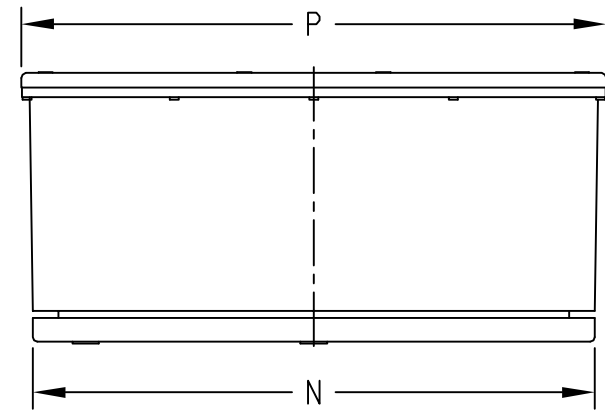

**MATERIAL:**  
 LATCHES, HINGES & PANEL  
 BRACKETS \_\_\_\_\_ NON-METALLIC  
 WALL MOUNTING BRACKETS \_\_\_\_\_ STAINLESS STEEL

UNIT COMES COMPLETE WITH:  
 (8) WALL MOUNTING BRACKETS  
 (20) M5x0.8 x 10mm LG. TRUSS HD. MACHINE SCREWS  
 (8) PANEL BRACKETS  
 (8) M4 x 18mm LG. PAN HD. SELF-TAPPING SCREWS  
 (1) T-HANDLE KEY & (2) DOOR KEYS

AIR AND MOISTURE VENTS,  
 STAINLESS STEEL LOCKING HASP,  
 & GALVANIZED STEEL INTERNAL PANEL ARE NOT INCLUDED, BUT CAN BE PURCHASED SEPARATELY.

0.690 [17.5] DIA. BOSS WITH 0.200 [5] DIA. HOLE x 0.395 [10] DEEP (4) PLACES  
 BOSSES ACCEPT M6 METRIC OR 0.250" STD. SHEET METAL SCREWS x 0.375 [9] LG. (NOT SUPPLIED)

VIEW LESS DOOR  
 0.690 [17.5] DIA. BOSS WITH M5x0.8mm PITCH THREADED BRASS INSERT (16) PLACES

DOOR INCLUDES GRAY POLYURETHANE GASKET.

0.590 [15] DIA. BOSS WITH M5x0.8mm PITCH THREADED BRASS INSERT (12) PLACES

DIMENSIONS = INCHES [MILLIMETERS]

NOTE: ALL DIMENSIONS HAVE ±0.039 [±1] TOLERANCE UNLESS OTHERWISE SPECIFIED

PART NO.			DIMENSIONS																	
INDOOR	INDOOR	OUTDOOR	A	B	C	D	E	F	G	H	J	K	L	M	N	P	R	S	T	U
ABS	ABS/PC	PBT/PC	20.740	28.610	19.860	16.703	3.900	27.734	24.562	3.900	0.985	11.125	31.070	32.050	23.225	24.180	22.203	5.750	30.125	10.175
NBC-10342	NBC-10352	NBC-10372	[526.5]	[726.5]	[504]	[424]	[99]	[704]	[623.5]	[99]	[25]	[282]	[789]	[814]	[589.5]	[614]	[563.5]	[146]	[765]	[258]