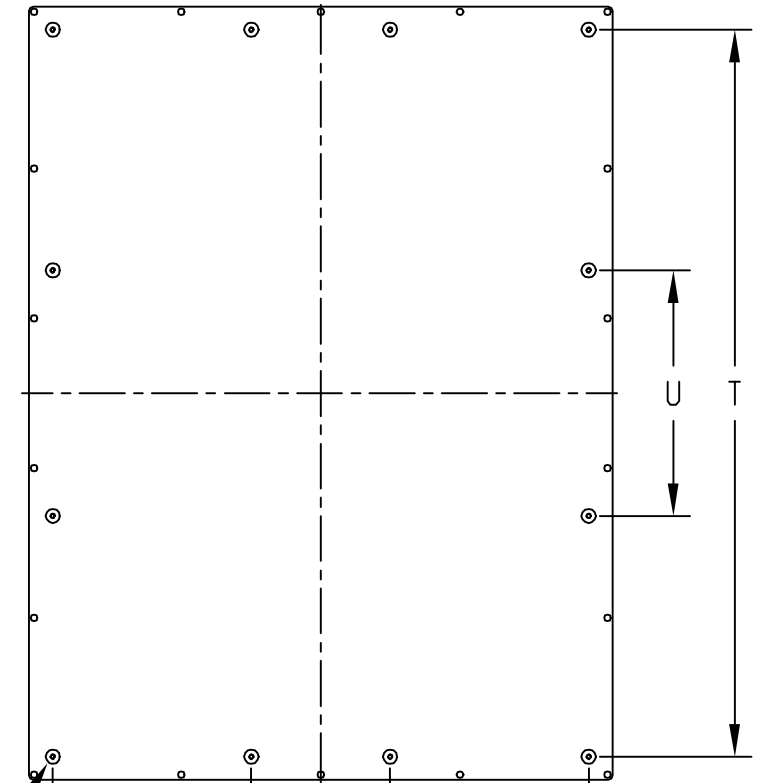

**MATERIAL:**  
 LATCHES, HINGES & PANEL  
 BRACKETS \_\_\_\_\_ NON-METALLIC  
 WALL MOUNTING BRACKETS \_\_\_\_\_ STAINLESS STEEL

UNIT COMES COMPLETE WITH:  
 (8) WALL MOUNTING BRACKETS  
 (20) M5x0.8 x 10mm LG. TRUSS HD. MACHINE SCREWS  
 (8) PANEL BRACKETS  
 (8) M4 x 18mm LG. PAN HD. SELF-TAPPING SCREWS  
 (1) T-HANDLE KEY & (2) DOOR KEYS

**FINISH:**  
 BODY, DOOR, LATCHES, HINGES &  
 PANEL BRACKETS \_\_\_\_\_ LIGHT GRAY

**BOXES DESIGNED TO MEET STANDARDS:**  
 UL508 TYPE 1, 2, 4, 4X INDOOR, 12 & 13  
 NEMA TYPE 1, 2, 4, 4X, 12 & 13  
 AND IEC529-IP66

VIEW LESS DOOR  
 0.690 [17.5] DIA. BOSS WITH M5x0.8mm PITCH THREADED BRASS INSERT (16) PLACES

DOOR INCLUDES GRAY POLYURETHANE GASKET.

0.590 [15] DIA. BOSS WITH M5x0.8mm PITCH THREADED BRASS INSERT (12) PLACES

DIMENSIONS = INCHES [MILLIMETERS]

NOTE: ALL DIMENSIONS HAVE ±0.039 [±1] TOLERANCE UNLESS OTHERWISE SPECIFIED

PART NO.			DIMENSIONS																	
INDOOR	INDOOR	OUTDOOR	A	B	C	D	E	F	G	H	J	K	L	M	N	P	R	S	T	U
ABS	ABS/PC	PBT/PC	20.740	28.610	19.860	16.703	3.900	27.734	24.562	3.900	0.985	11.125	31.070	32.050	23.225	24.180	22.203	5.750	30.125	10.175
NBC-10342	NBC-10352	NBC-10372	[526.5]	[726.5]	[504]	[424]	[99]	[704]	[623.5]	[99]	[25]	[282]	[789]	[814]	[589.5]	[614]	[563.5]	[146]	[765]	[258]