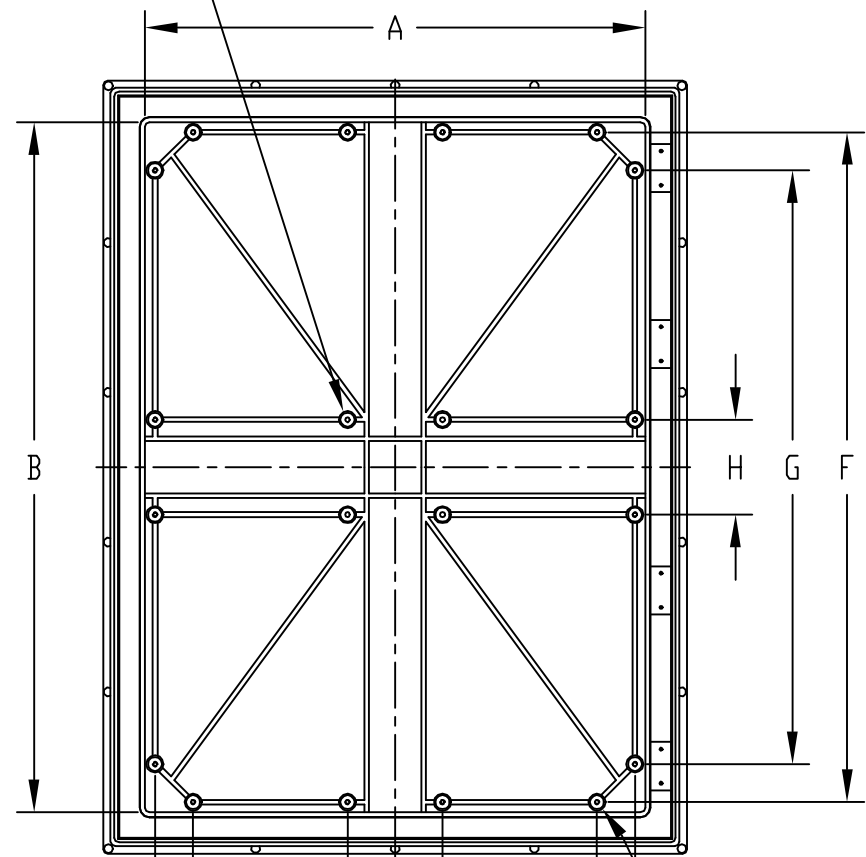

**MATERIAL:**  
 LATCHES, HINGES & PANEL  
 BRACKETS \_\_\_\_\_ NON-METALLIC  
 WALL MOUNTING BRACKETS \_\_\_\_\_ STAINLESS STEEL

UNIT COMES COMPLETE WITH:  
 (8) WALL MOUNTING BRACKETS  
 (20) M5x0.8 x 10mm LG. TRUSS HD. MACHINE SCREWS  
 (8) PANEL BRACKETS  
 (8) M4 x 18mm LG. PAN HD. SELF-TAPPING SCREWS  
 (1) T-HANDLE KEY & (2) DOOR KEYS

AIR AND MOISTURE VENTS,  
 STAINLESS STEEL LOCKING HASP,  
 & GALVANIZED STEEL INTERNAL PANEL ARE NOT INCLUDED, BUT CAN BE PURCHASED SEPARATELY.

0.690 [17.5] DIA. BOSS WITH 0.200 [5] DIA. HOLE x 0.395 [10] DEEP (4) PLACES  
 BOSSES ACCEPT M6 METRIC OR 0.250" STD. SHEET METAL SCREWS x 0.375 [9] LG. (NOT SUPPLIED)

VIEW LESS DOOR  
 0.690 [17.5] DIA. BOSS WITH M5x0.8mm PITCH THREADED BRASS INSERT (16) PLACES

DOOR INCLUDES GRAY POLYURETHANE GASKET.

0.590 [15] DIA. BOSS WITH M5x0.8mm PITCH THREADED BRASS INSERT (12) PLACES

DIMENSIONS = INCHES [MILLIMETERS]

NOTE: ALL DIMENSIONS HAVE ±0.039 [±1] TOLERANCE UNLESS OTHERWISE SPECIFIED

PART NO.			DIMENSIONS																	
INDOOR	INDOOR	OUTDOOR	A	B	C	D	E	F	G	H	J	K	L	M	N	P	R	S	T	U
ABS	ABS/PC	PBT/PC	20.740	28.610	19.860	16.703	3.900	27.734	24.562	3.900	0.985	11.125	31.070	32.050	23.225	24.180	22.203	5.750	30.125	10.175
NBC-10342	NBC-10352	NBC-10372	[526.5]	[726.5]	[504]	[424]	[99]	[704]	[623.5]	[99]	[25]	[282]	[789]	[814]	[589.5]	[614]	[563.5]	[146]	[765]	[258]